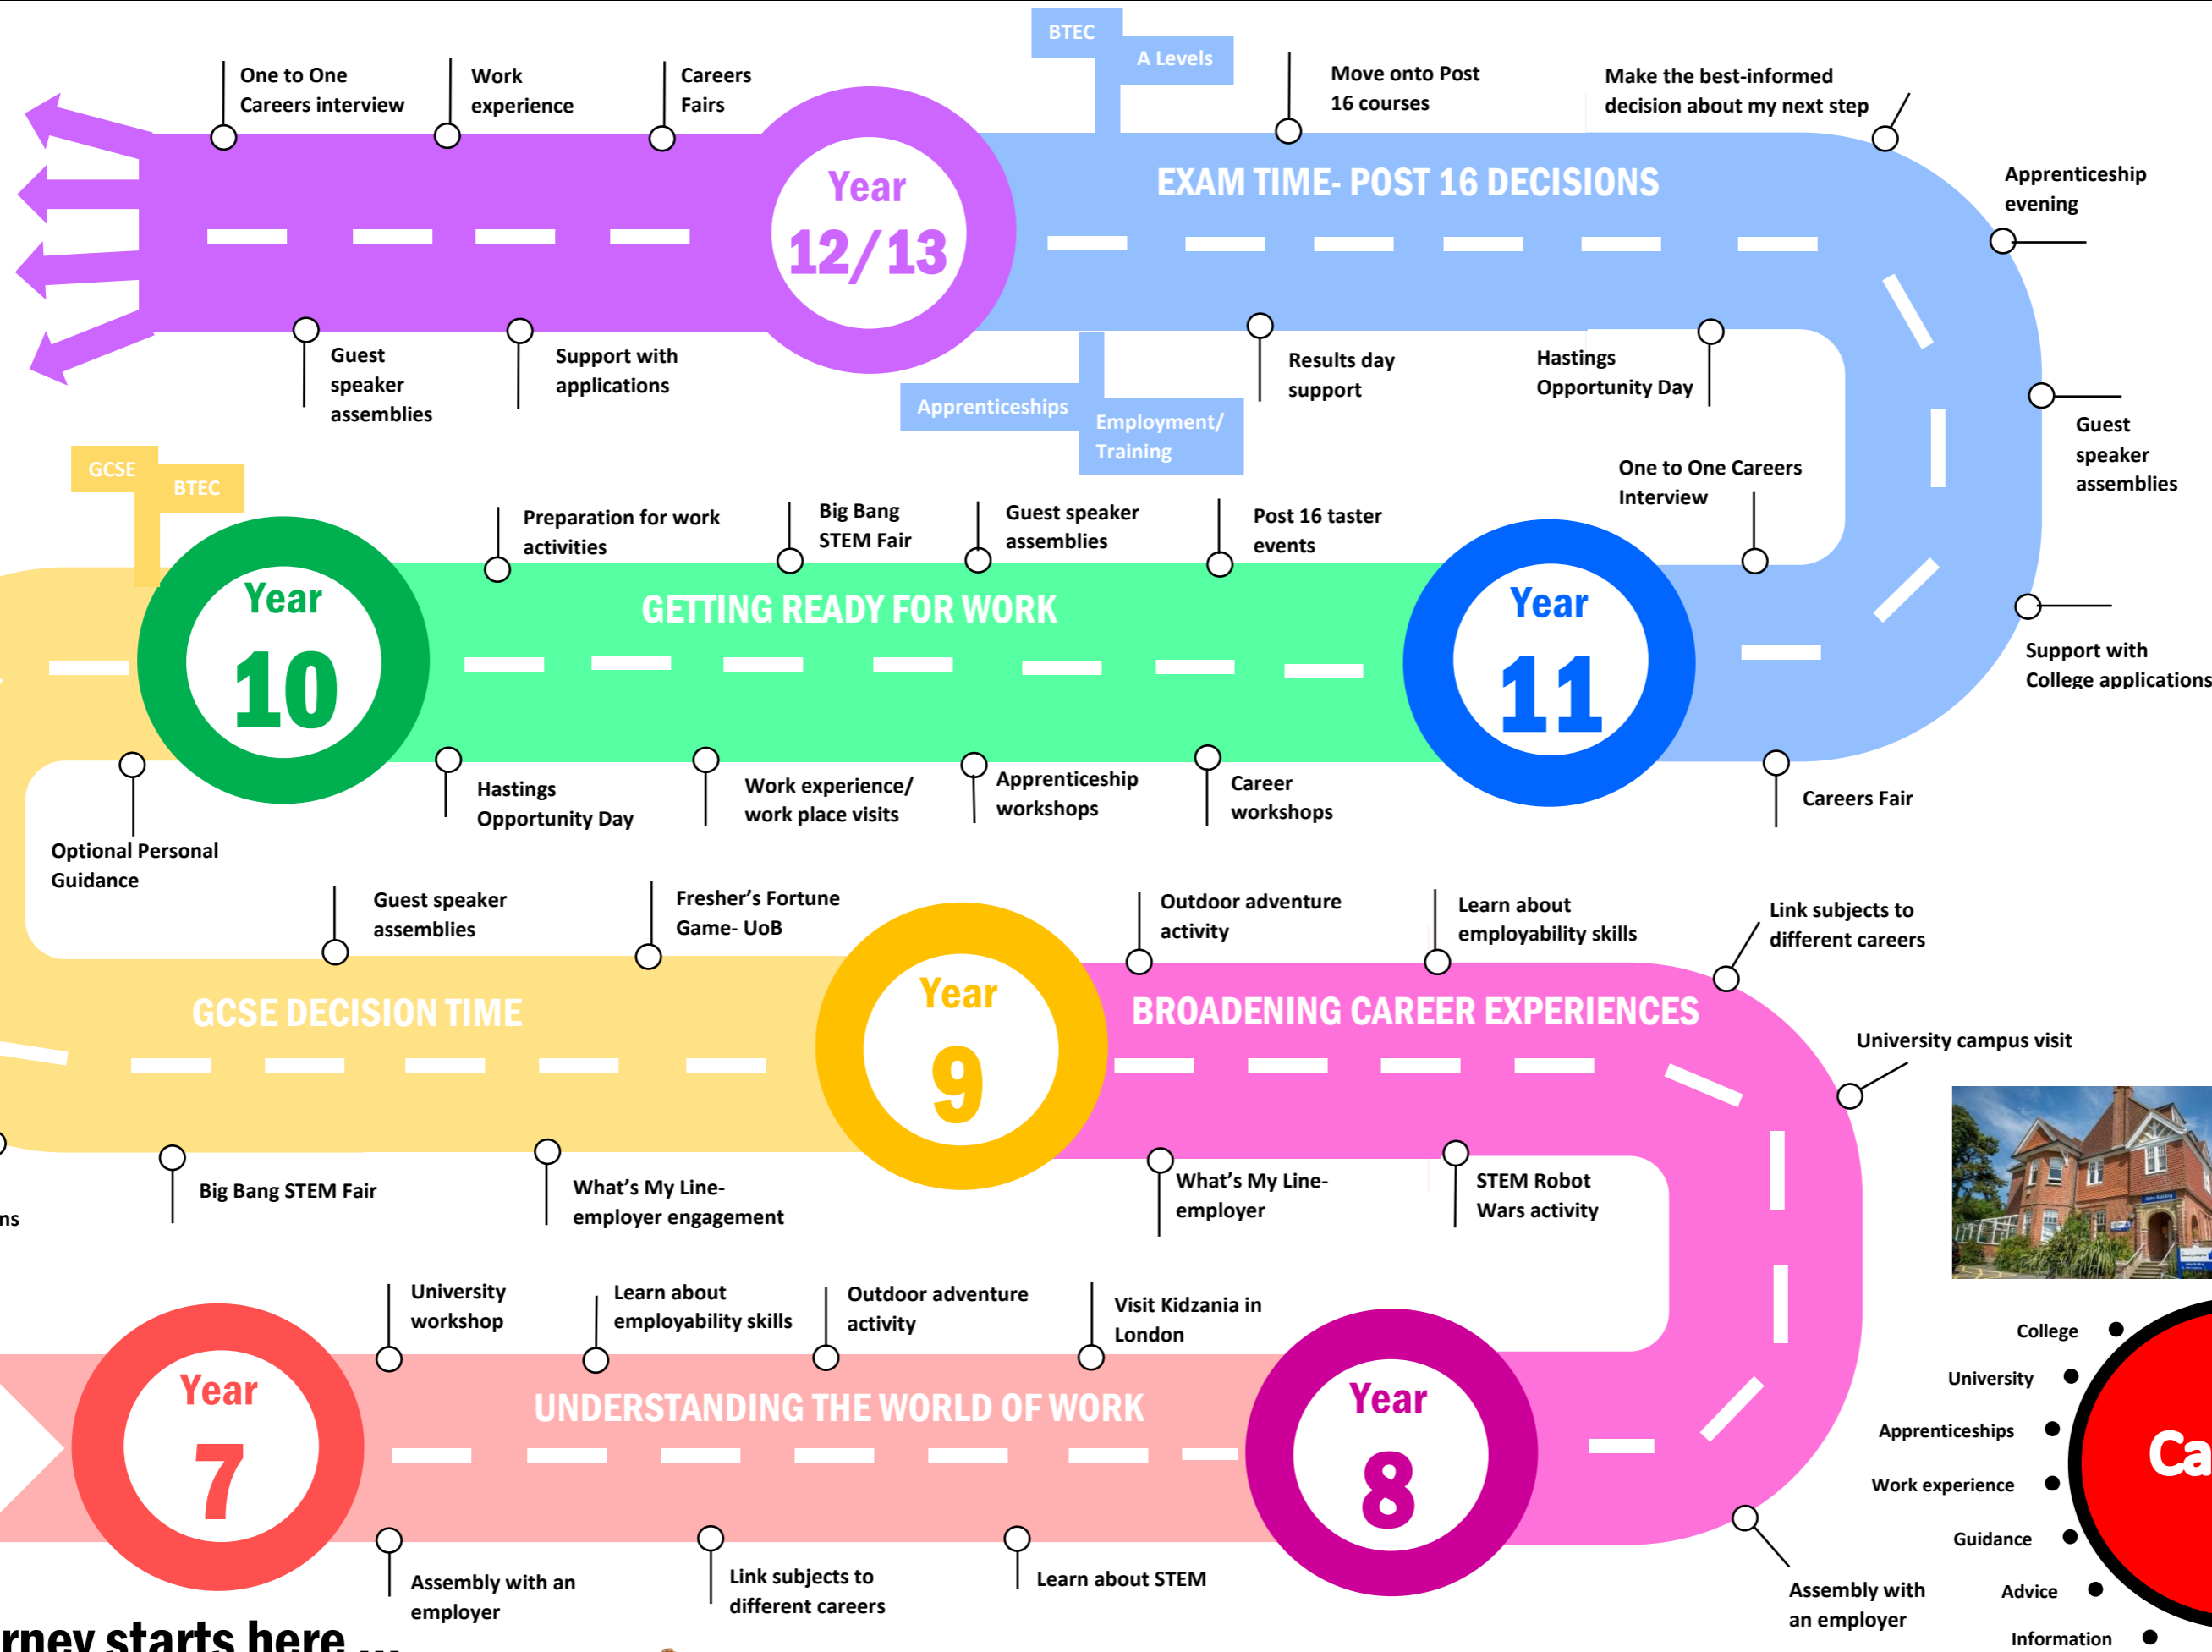

## Striving For A Successful Career

University  
Apprenticeship  
Employment  
Further training

Linking subjects to different careers

Canary Wharf Trip

Create Start Profile

GCSE Options evening

Your Careers Journey starts here ...

### Importance of Careers

Creating A Better You

- Prepares you for the future
- Make informed decisions
- Learn about different careers
- Meet with employers
- Understand the different pathways
- Gain an experience of a workplace
- Develop employability skills

Confident

Advice

Ready

Engaging

Experiences

Realistic

Skills

University campus visit